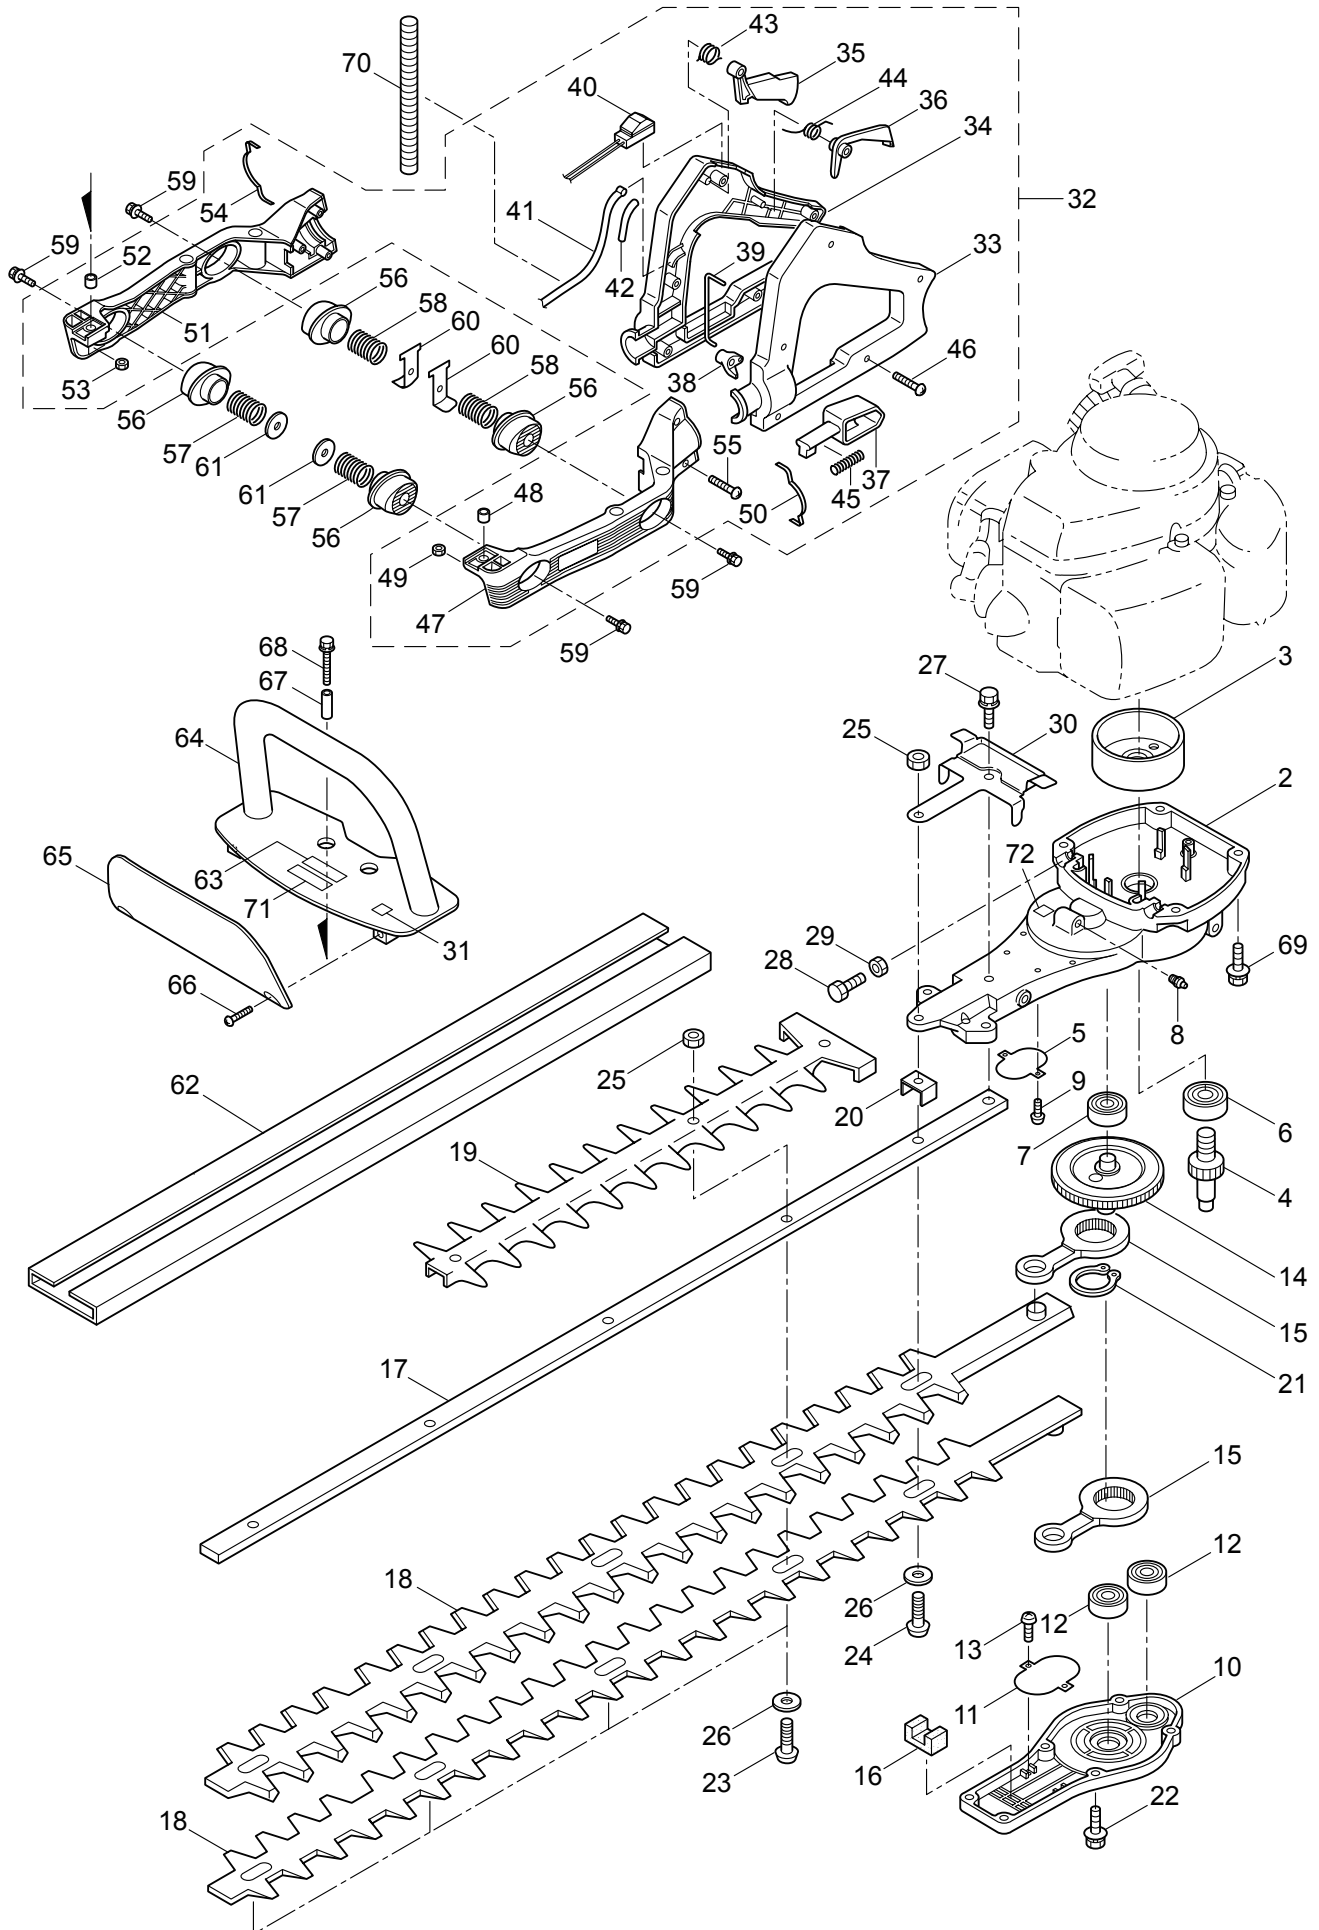

1. M-236HDLSV-R  
MAIN BODY

Ref. No.	Part No.	Part Name	Q'ty	Remarks
1-46	271276	Screw	5	
1-47	271482	Frame L	1	
1-48	271483	Spacer	1	
1-49	991941	U-Nut	1	M6
1-50	271484	Label, Line	1	
1-51	271485	Frame R	1	
1-52	271483	Spacer	1	
1-53	991941	U-Nut	1	M6
1-54	271484	Label, Line	1	
1-55	271276	Screw	3	
1-56	271455	Damper	4	
1-57	271456	Spring	2	
1-58	271457	Spring	2	
1-59	271458	Screw	4	
1-60	271459	Stopper, Rear	2	
1-61	271460	Washer	2	
1-62	270071	Cover of Blade	1	
1-63	270566	Label	1	
1-64	271476	Front Handle	1	
1-65	271477	Protector	1	
1-66	271478	Screw	2	
1-67	271479	Spacer	2	
1-68	271462	Screw	2	
1-69	271425	Screw	4	
1-70	271221	Tube	1	
1-71	266957	Label	1	
1-72	266960	Label	1	