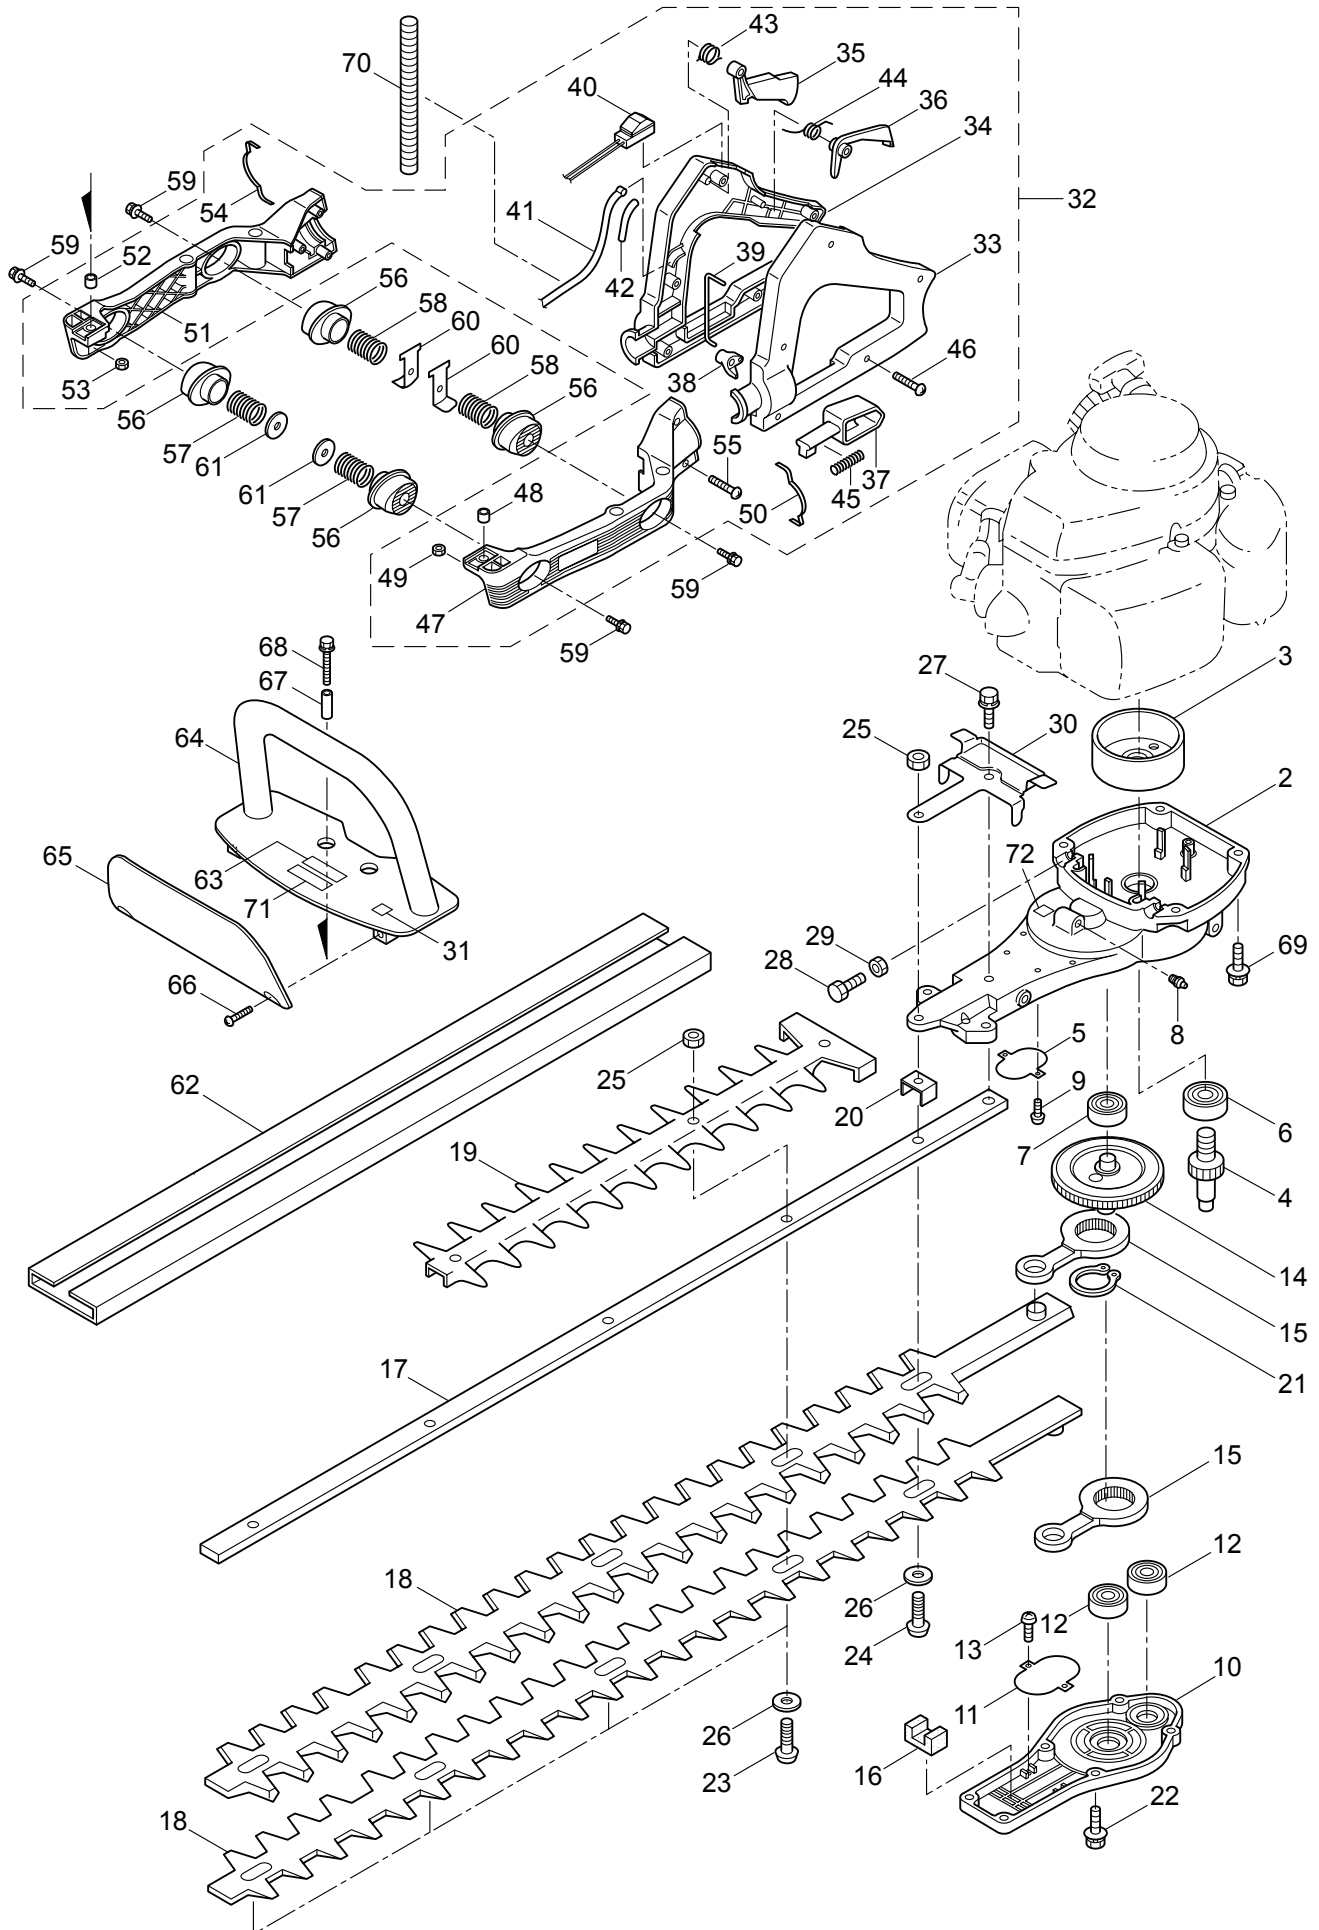

1. M-236HDLSV-R
MAIN BODY

Ref. No.	Part No.	Part Name	Q'ty	Remarks
1-1	362297	M-236HDLSV-R	1	
1-2	271472	Upper Case	1	
1-3	270021	Drum	1	
1-4	271473	Pinion	1	
1-5	271474	Plate	1	
1-6	580767	Bearing	1	#6001 2RS
1-7	270423	Bearing	1	
1-8	991937	Grease Nipple	1	M6
1-9	991924	Screw	2	M3x5
1-10	271475	Lower Case	1	
1-11	271474	Plate	1	
1-12	270423	Bearing	2	
1-13	991924	Screw	2	M3x5
1-14	271465	Crank Comp.	1	
1-15	271466	Rod	2	
1-16	270567	Felt	1	
1-17	271470	Guide Plate	1	
1-18	271471	Blade	2	
1-19	270371	Blade Guard	1	
1-20	270757	Plate	1	
1-21	580777	Snap Ring	1	#26
1-22	580791	Bolt	6	M5x16
1-23	991914	Screw	4	
1-24	271229	Screw	1	
1-25	991941	U-Nut	5	M6
1-26	991913	Washer	5	
1-27	271458	Screw	1	
1-28	271230	Screw	2	
1-29	271231	Nut	2	
1-30	271469	Stopper	1	
1-31	283526	Label	1	
1-32	271454	Handle Ass'y	1	Incl.33-55
1-33	271278	Rear Handle (L)	1	
1-34	271279	Rear Handle (R)	1	
1-35	271280	Lever,Throttle	1	
1-36	271281	Stop Lever	1	
1-37	271282	Lock Lever	1	
1-38	271283	Lock Lever Stopper	1	
1-39	271284	Rod	1	
1-40	271285	Switch	1	
1-41	271398	Cable Comp.	1	
1-42	271287	Spacer	1	
1-43	271288	Spring	1	
1-44	271289	Spring	1	
1-45	270400	Spring	1