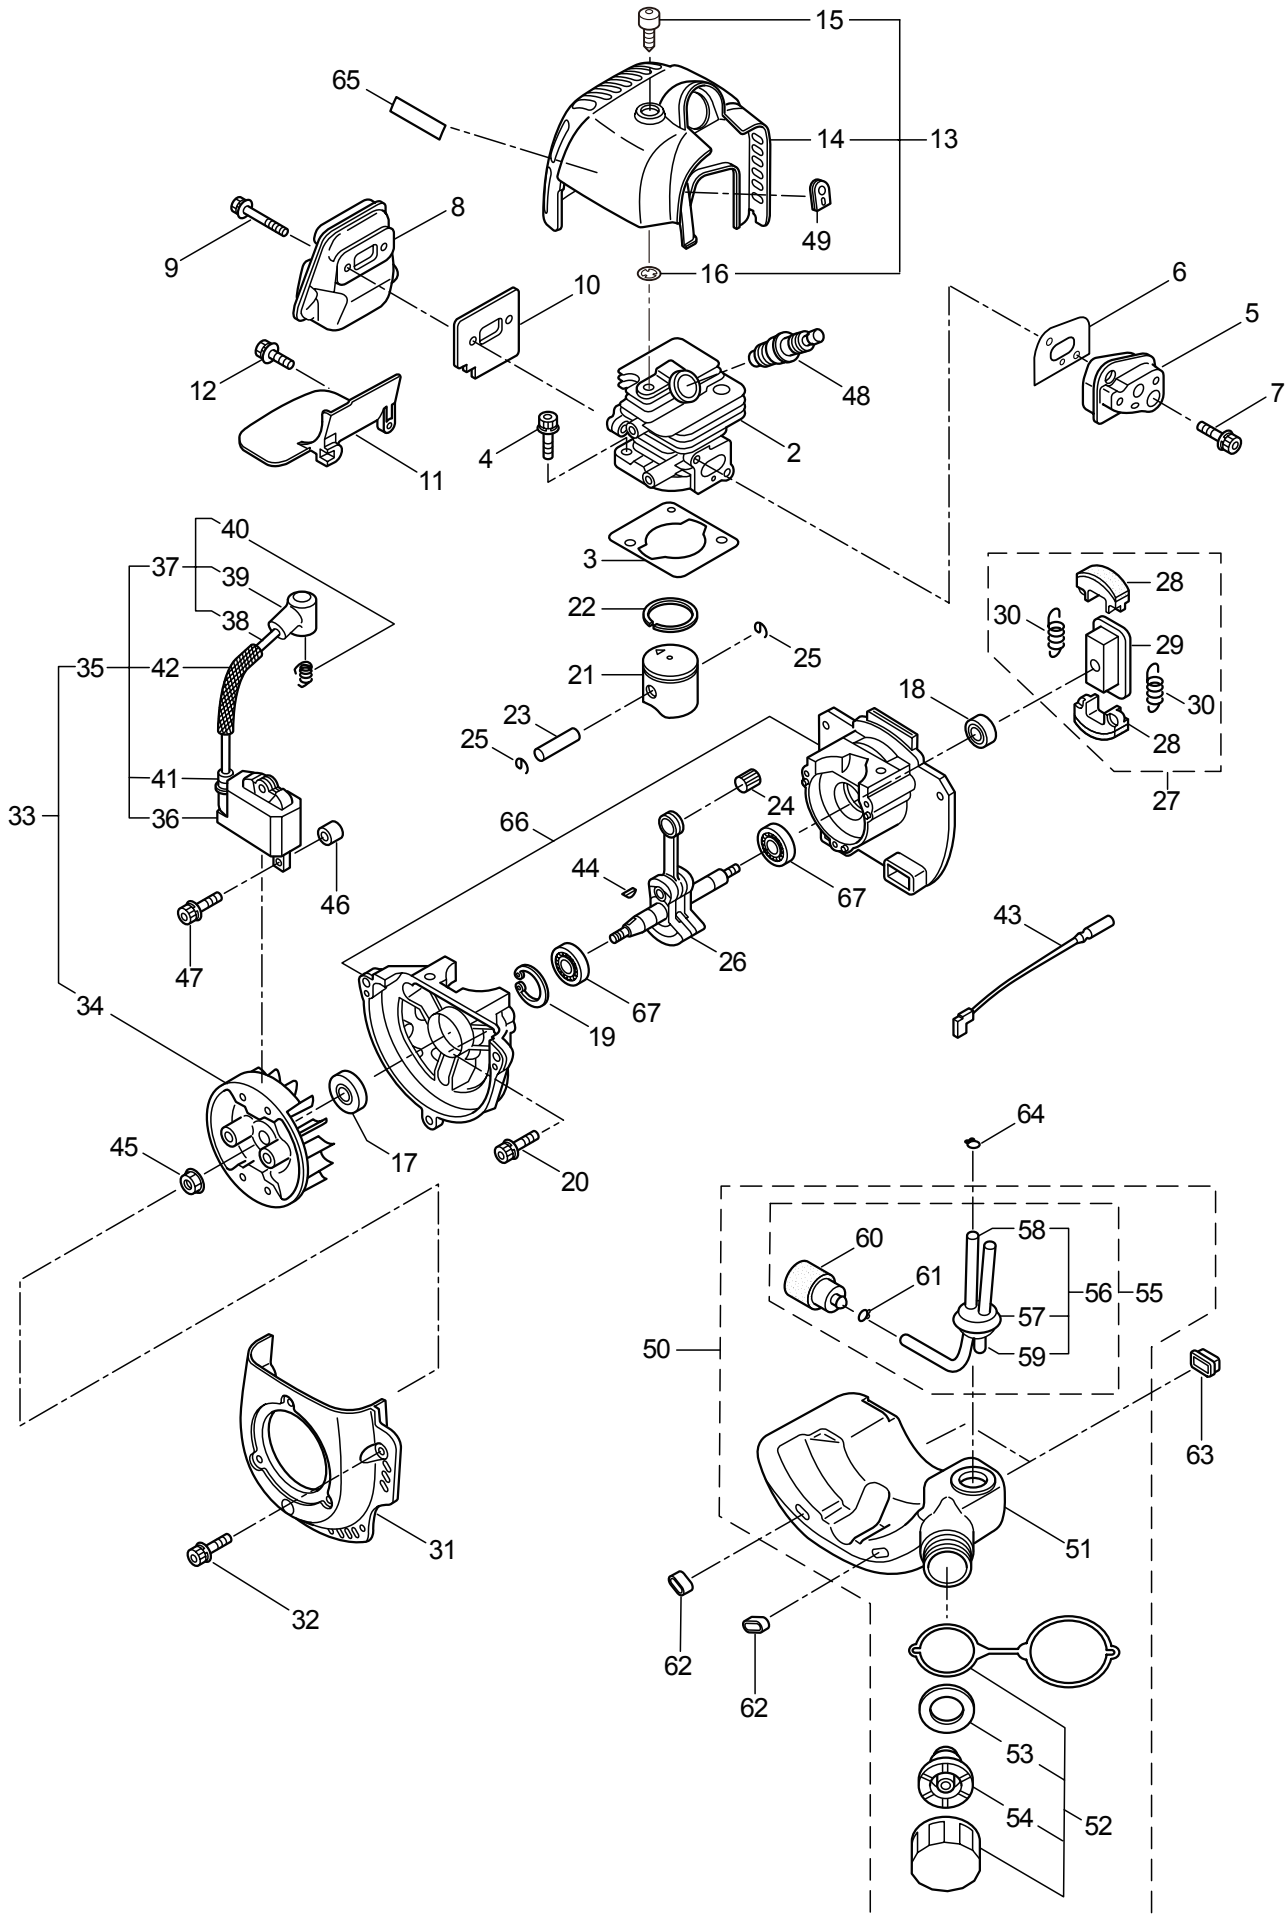

3. M-236HDLSV-R ENGINE

Ref. No.	Part No.	Part Name	Q'ty	Remarks
3-1	858860	Engine	1	HE230/24
3-2	283149	Cylinder	1	
3-3	283177	Gasket	1	
3-4	267290	Cap Screw	2	M5x20
3-5	265802	Insulator	1	New gasket required
3-6	267049	Gasket	1	
3-7	265924	Cap Screw	2	M5x25
3-8	283166	Muffler	1	
3-9	264223	Cap Screw	2	M5x40
3-10	283176	Gasket	1	
3-11	283175	Under Cover	1	
3-12	261607	Cap Screw	1	M5x16
3-13	286388	Top Cover Ass'y	1	Incl.14-16
3-14	283161	Top Cover	1	
3-15	286399	Knob	1	M5
3-16	286270	Washer	1	M5
3-17	262712	Oil Seal	1	TC10267
3-18	262713	Oil Seal	1	TC10207
3-19	054676	Snap Ring	1	#26
3-20	261246	Cap Screw	3	M5x25
3-21	283265	Piston	1	
3-22	263789	Piston Ring	1	
3-23	281185	Piston Pin	1	
3-24	261037	Bearing,Needle	1	KBK8x11x11.8x1
3-25	261576	Clip,Piston	2	
3-26	283155	Shaft Comp.	1	
3-27	280404	Clutch Ass'y	1	Incl.28-30
3-28	280568	Clutch Shoe	2	(2)required
3-29	280569	Clutch Boss	1	
3-30	280570	Spring	2	(2)required
3-31	283160	Fan Cover	1	
3-32	261250	Cap Screw	3	M5x20
3-33	283163	Magneto Ass'y	1	Incl.34-42
3-34	283164	Rotor/Fan	1	
3-35	283165	Ignition Coil Ass'y	1	Incl.36-42
3-36	283267	Coil	1	
3-37	283268	Spark Plug Wire Ass'y	1	Incl.38-40
3-38	283269	Spark Plug Wire	1	
3-39	283178	Plug Boot	1	
3-40	283270	Connector	1	
3-41	283271	Cap	1	
3-42	283272	Insulator	1	
3-43	269722	Lead	1	
3-44	261076	Woodruff Key	1	3x10
3-45	261077	Nut,Rotor	1	M6