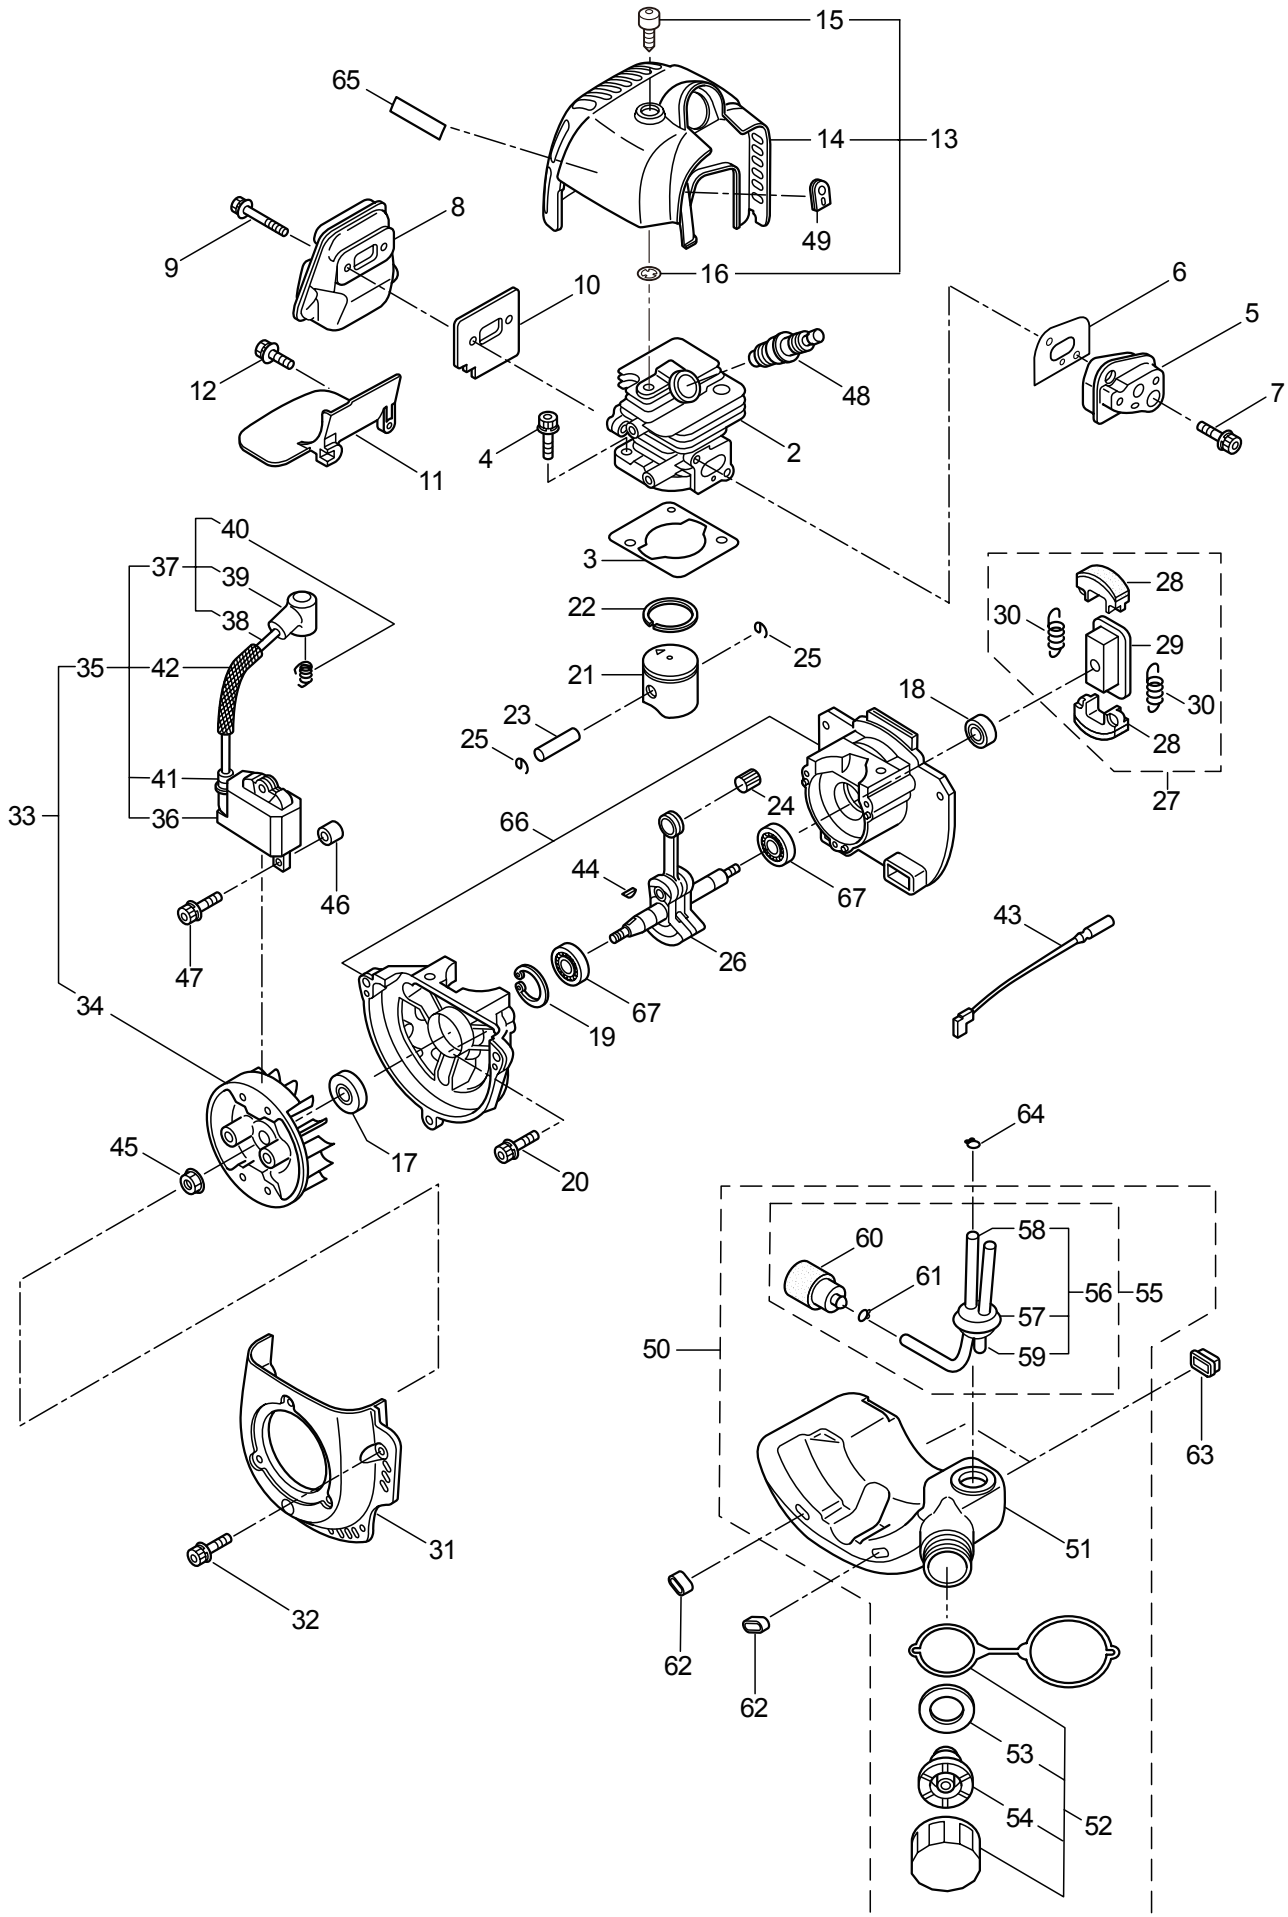

3. M-236HDLSV-R ENGINE

Ref. No.	Part No.	Part Name	Q'ty	Remarks
3-46	280381	Spacer	2	
3-47	281211	Cap Screw	2	M4x20
3-48	262483	Spark Plug	1	NGK BP6Y
3-49	283140	Grommet	1	
3-50	283437	Fuel Tank Ass'y	1	Incl.51-61
3-51	283162	Fuel Tank	1	
3-52	283438	Tank Cap Ass'y	1	Incl.53,54
3-53	283727	Gasket	1	
3-54	283764	Breather Ass'y	1	
3-55	265752	Fuel Pipe Pick-up Ass'y	1	Incl.56-61
3-56	264031	Fuel Pipe Ass'y	1	Incl.57-59
3-57	261115	Grommet	1	
3-58	261690	Fuel Pipe	1	160L
3-59	263038	Return Pipe	1	3x6x85L
3-60	264653	Filter Ass'y	1	
3-61	261117	Clip	1	
3-62	264318	Pad	2	
3-63	261118	Pad	2	
3-64	261117	Clip	1	
3-65	266959	Label	1	Caution
3-66	283150	Crankcase	1	
3-67	261181	Bearing	2	#6000C3