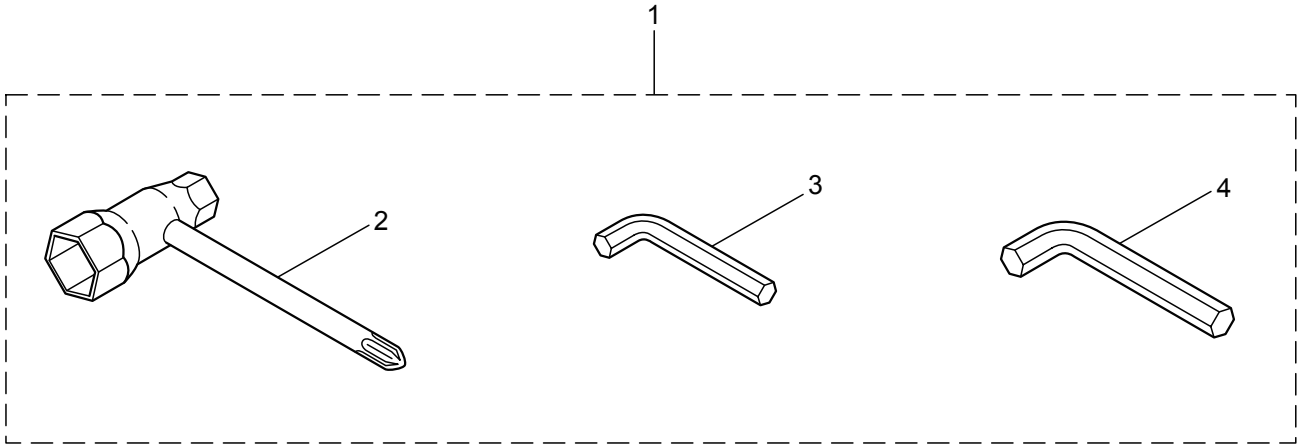

2. M-236HDLSV-R
ACCESSORIES

Ref. No.	Part No.	Part Name	Q'ty	Remarks
2-1	264606	Tool Set	1	Incl.2-4
2-2	264607	Box Spanner	1	10x19x(+)
2-3	219431	Wrench	1	3mm
2-4	219432	Wrench	1	4mm
2-5	271807	Instruction Manual	1	
2-6	523139	Parts List	1	M-236HDLSV-R