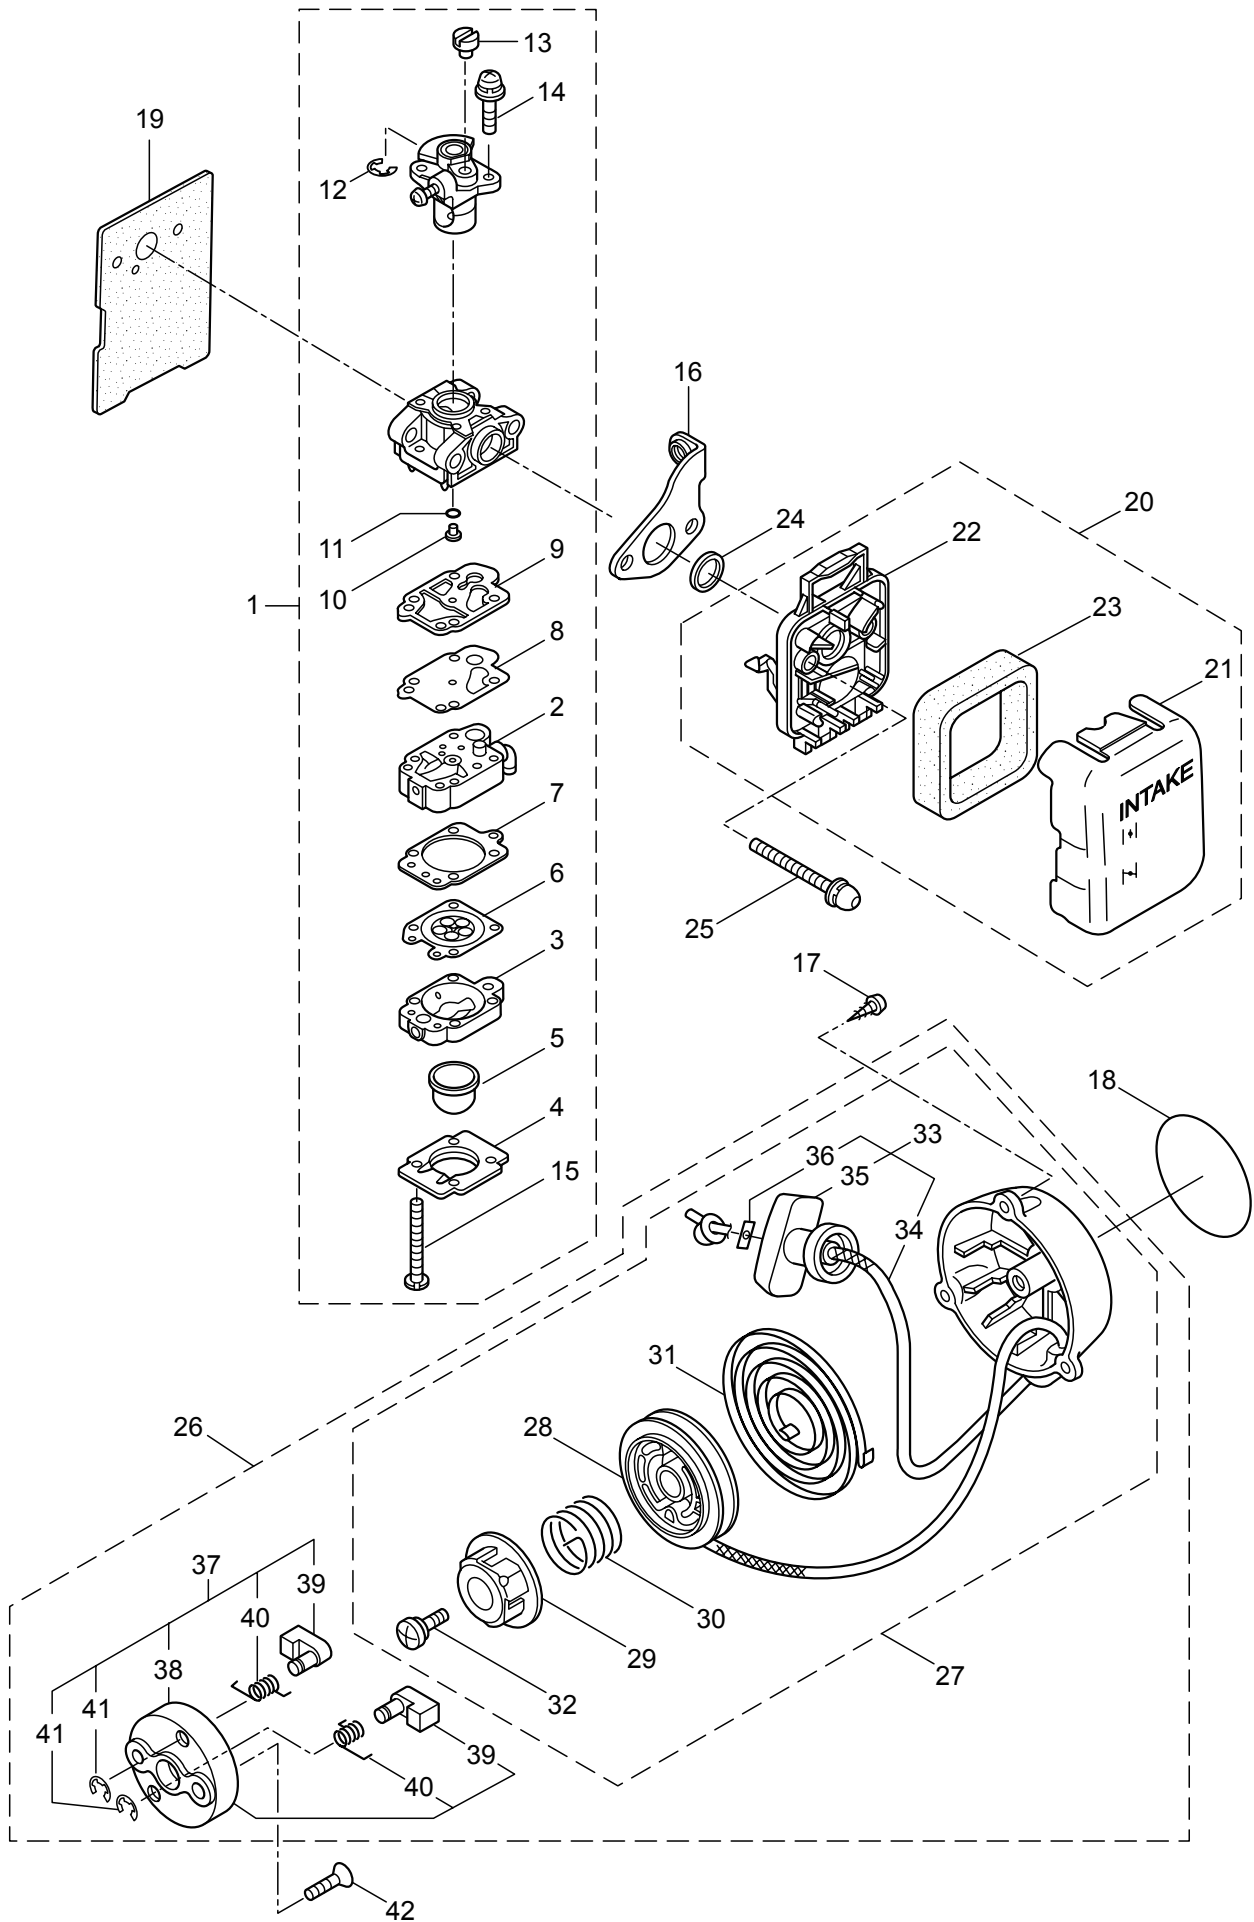

4. M-236HDLSV-R
CARBURETOR, RECOIL STARTER

Ref. No.	Part No.	Part Name	Q'ty	Remarks
4-1	283436	Carburetor Ass'y	1	Incl.2-15 New gasket required
4-2	264155	Pump Body	1	
4-3	262991	Purge Body	1	
4-4	262992	Cover Plate	1	
4-5	261874	Primer Bulb	1	
4-6	283905	Diaphragm, Meterring	1	
4-7	262993	Gasket	1	
4-8	262994	Diaphragm,Fuel Pump	1	
4-9	282576	Gasket	1	
4-10	281487	Main Jet	1	#37
4-11	261871	O-Ring	1	
4-12	261876	E-Ring	1	
4-13	261658	Swivel	1	
4-14	264682	Screw	2	
4-15	262996	Screw	4	
4-16	268535	Stay	1	
4-17	280144	Tapping Screw	3	
4-18	287923	Label	1	M-236HDLSV-R
4-19	283181	Gasket	1	
4-20	264708	Cleaner Ass'y	1	Incl.21-23
4-21	264709	Cover	1	
4-22	264693	Housing	1	
4-23	264695	Filter	1	
4-24	268963	Gasket	1	19.4x14.8xt3.5
4-25	269834	Screw	2	
4-26	283171	Recoil Starter Ass'y	1	Incl.27-41
4-27	283172	Starter Ass'y	1	Incl.28-36
4-28	286363	Reel	1	
4-29	286364	Cam Plate	1	
4-30	283290	Spring	1	
4-31	280931	Spiral Spring	1	
4-32	267213	Screw	1	
4-33	283291	Rope Ass'y	1	Incl.34-36
4-34	283292	Starter Rope	1	
4-35	261725	Starter Grip	1	
4-36	283293	Rope Stopper	1	
4-37	283173	Starter Pulley Ass'y	1	Incl.38-41
4-38	283294	Starter Pulley	1	
4-39	280936	Ratchet	2	
4-40	283295	Spring	2	
4-41	020299	E-Ring	2	#4
4-42	264535	Screw	2	M6x20